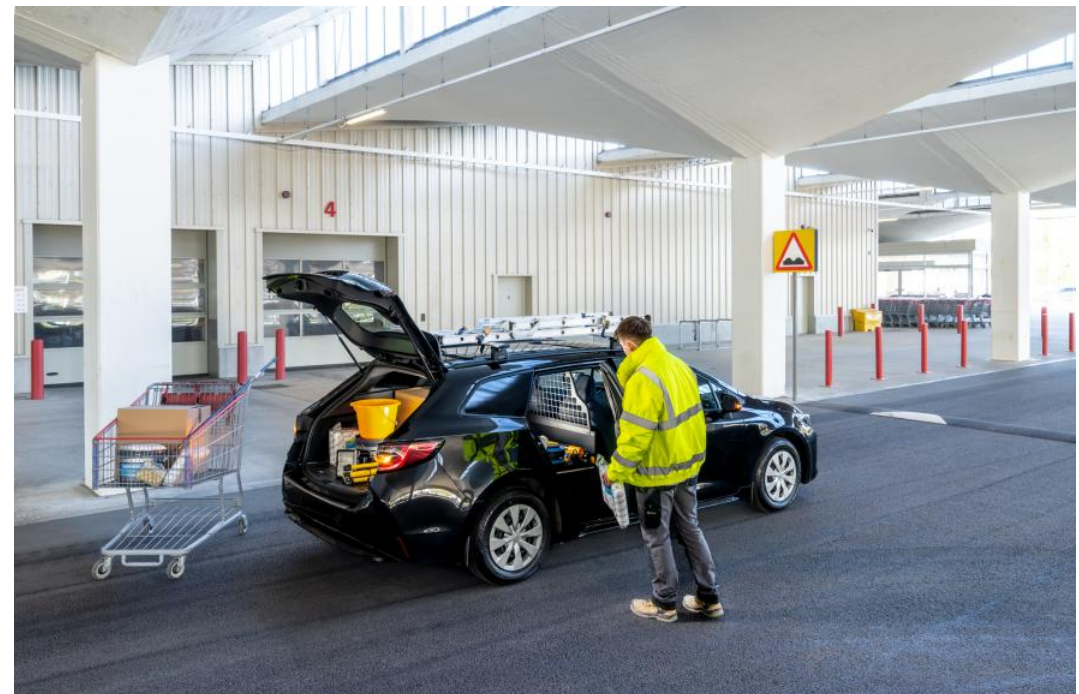

TOYOTA

MANUFACTURER'S WARRANTY

For peace of mind Toyota manufacturer's warranty ensures that every trip runs smoothly with:

Manufacturer's Warranty

- 3yrs/100,000km - Manufacturer's Warranty
- 3yrs/unlimited mileage - Surface Rust/Paintwork
- 12yrs/unlimited mileage - Corrosion Perforation

Hybrid Warranty

- 5yrs/100,000km - All Hybrid Components (Including Hybrid Battery)
- Up to 15yrs/unlimited mileage Hybrid Battery Warranty once serviced with a Toyota Dealer

For further warranty details contact your Local Toyota Dealer.