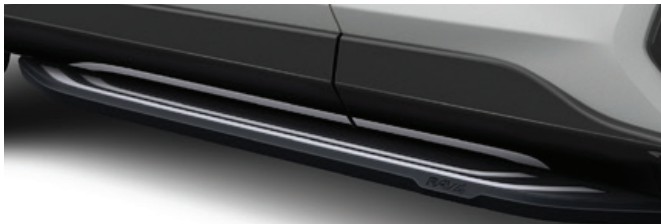

SIDE STEPS

€1,050.00

Side steps enhance the rugged appeal of your car.