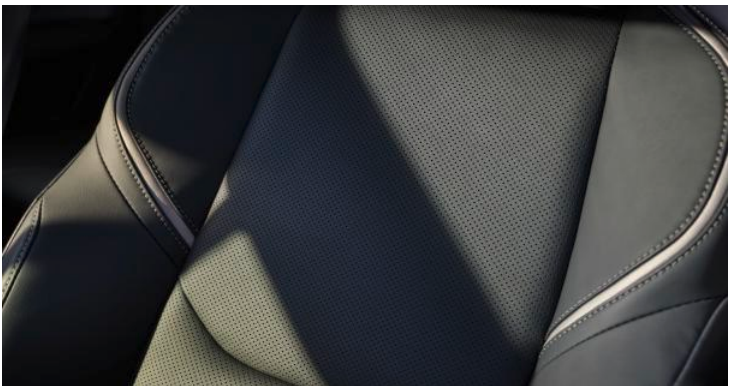

Atomic Silver (1L0)

Orion Blue (8Q4)

PRIUS PHEV

INTERIOR TRIMS

A Black interior trim is available with a unified black instrument panel that delivers a fresh image.

Synthetic Leather Upholstery

KEY ACCESSORIES