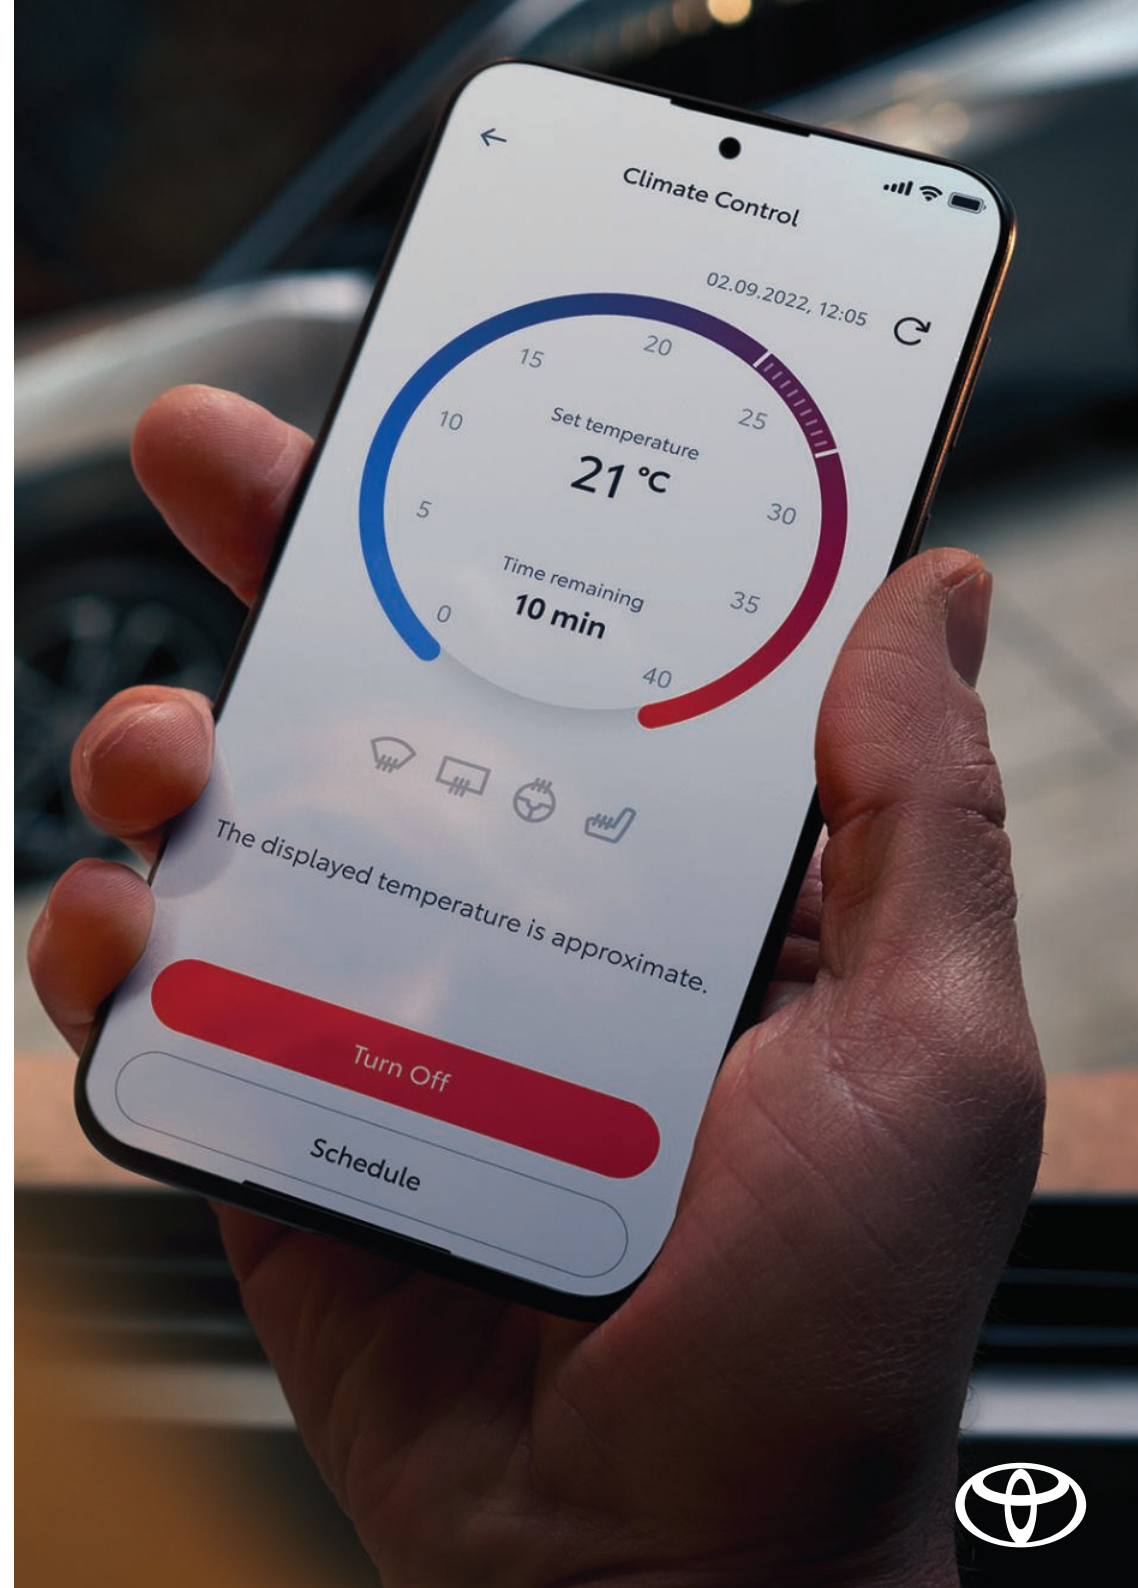

Scan the QR code to learn more about the Prius PHEV.

ALL IMAGES CONTAINED IN THIS DOCUMENT ARE FOR ILLUSTRATIVE PURPOSES ONLY.
LOCAL SPECIFICATION MAY VARY.

PRIUS PHEV

ALWAYS ON THE GO, ALWAYS CONNECTED

The intelligent cockpit keeps everything in sync between your car and smartphone. Designed to make driving easier, the My Toyota App on your smartphone opens up a world of connectivity.

Depending on the model, check your car's battery level, schedule charging and view trip data. Schedule remote A/C to cool and heat your vehicle before driving.

Scan the QR code to learn more about the My Toyota App.